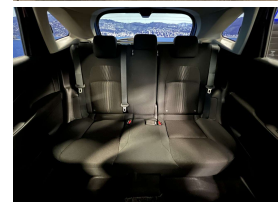

Wholesale Cars Direct

2021 Nissan Note Hybrid - 360 degree Camera - NZ Radio Stations.

Stock ID	17271
Engine	1200 cc, Hybrid
Body	Hatchback
Odometer	70,590 km
Interior	0
Transmission	Automatic

Welcome to Wholesale Cars Direct.
WCD is quality, WCD is service, it is who we are.

New shape Hybrid Nissan Note. Extremely well presented, stunning condition. Comes with Front/Rear parking sensors, Emergency braking assist, Lane assist, Blind spot monitoring, Rear cross traffic alert, Selective drive modes, 7 airbags, Auto headlights, Auto high beam assist, Proximity key - Push button start, Bluetooth hands free, Wireless charging, Wireless Apple CarPlay, Android Auto, 360" camera, Reverse camera, 3 point seat belts for all seats, Isofix car seat anchor points.