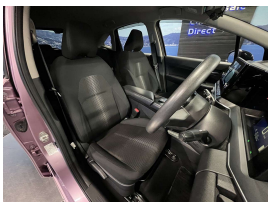

Wholesale Cars Direct

2021 Nissan Note Hybrid - 360 degree Camera - NZ Radio Stations.

Stock ID	17271
Engine	1200 cc, Hybrid
Body	Hatchback
Odometer	70,590 km
Interior	0
Transmission	Automatic

Welcome to Wholesale Cars Direct.
WCD is quality, WCD is service, it is who we are.

New shape Hybrid Nissan Note. Extremely well presented, stunning condition. Comes with Front/Rear parking sensors, Emergency braking assist, Lane assist, Blind spot monitoring, Rear cross traffic alert, Selective drive modes, 7 airbags, Auto headlights, Auto high beam assist, Proximity key - Push button start, Bluetooth hands free, Wireless charging, Wireless Apple CarPlay, Android Auto, 360" camera, Reverse camera, 3 point seat belts for all seats, Isofix car seat anchor points.