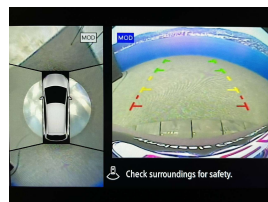

Wholesale Cars Direct

2021 Nissan Note Hybrid - 360 degree Camera - NZ Radio Stations.

Stock ID	17271
Engine	1200 cc, Hybrid
Body	Hatchback
Odometer	70,590 km
Interior	0
Transmission	Automatic

Welcome to Wholesale Cars Direct.
WCD is quality, WCD is service, it is who we are.

New shape Hybrid Nissan Note. Extremely well presented, stunning condition. Comes with Front/Rear parking sensors, Emergency braking assist, Lane assist, Blind spot monitoring, Rear cross traffic alert, Selective drive modes, 7 airbags, Auto headlights, Auto high beam assist, Proximity key - Push button start, Bluetooth hands free, Wireless charging, Wireless Apple CarPlay, Android Auto, 360" camera, Reverse camera, 3 point seat belts for all seats, Isofix car seat anchor points.