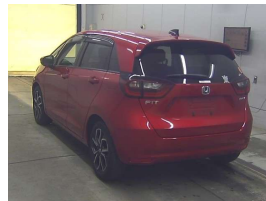

Wholesale Cars Direct

2021 Honda Fit Hybrid E:HEV - BIG Spec - Low Kms - Grade 4.5. \$24,99

Stock ID 17390

Engine 1500 cc, Hybrid

Body Hatchback

Odometer 39,867 km

Interior 0

Transmission Automatic

Welcome to Wholesale Cars Direct. WCD is quality, WCD is service, it is who we are.

Grade 4.5 Hybrid Honda Fit. This is due to arrive end of June. It can be fast tracked through compliance upon arrival with genuine interest, or purchased prior subject to condition & test drive.