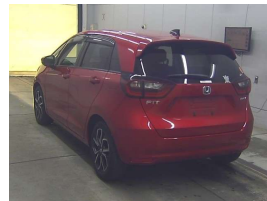

2021 Honda Fit Hybrid E:HEV - BIG Spec - Low Kms - Grade 4.5. $24,99

Stock ID 17390
Engine 1500 cc, Hybrid
Body Hatchback
Odometer 39,867 km
Interior 0
Transmission Automatic

Welcome to Wholesale Cars Direct. WCD is quality, WCD is service, it is who we are.

This vehicle is in storge. It can be processed upon genuine interest or purchased subject to condition & test drive.