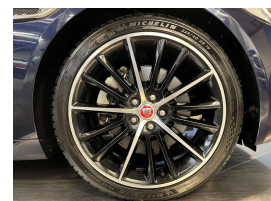

Wholesale Cars Direct

2016 Jaguar XE Prestige - Grade 4.5 - 19" Alloys - NZ Nav &

Vehicle	Odometer	Engine	Seats	Stock ID
Details	63.258 km	2000 cc	5	16032

Quality is not a marketing act at Wholesale Cars Direct, it is who we are.

An extremely special car that stands alone amongst XE Jags, Features include stunning 19 inch alloy wheels, Full leather, Push button start, Keyless entry, Heated front seats, ABS, ISOFIX child seat anchor points, 8 x SRS airbags, 3 Point seat belts for all seats, Parking sensors, Reverse camera, Dual side climate control, Bluetooth handsfree, Lane departure warning, Electric front seats, Radar cruise control, Memory drivers seat, Paddle shift tiptronic, NZ Nav & Stereo upgraded to the value of \$1400. Equipped with a 2.0 Litre Turbocharged petrol engine.