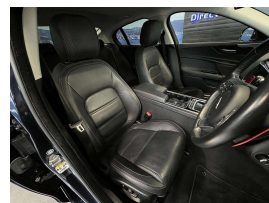

Wholesale Cars Direct

2016 Jaguar XE Prestige - Grade 4.5 - 19" Alloys - NZ Nav &

Vehicle	Odometer	Engine	Seats	Stock ID
Details	63.258 km	2000 cc	5	16032

Quality is not a marketing act at Wholesale Cars Direct, it is who we are.

An extremely special car that stands alone amongst XE Jags, Features include stunning 19 inch alloy wheels, Full leather, Push button start, Keyless entry, Heated front seats, ABS, ISOFIX child seat anchor points, 8 x SRS airbags, 3 Point seat belts for all seats, Parking sensors, Reverse camera, Dual side climate control, Bluetooth handsfree, Lane departure warning, Electric front seats, Radar cruise control, Memory drivers seat, Paddle shift tiptronic, NZ Nav & Stereo upgraded to the value of \$1400. Equipped with a 2.0 Litre Turbocharged petrol engine.