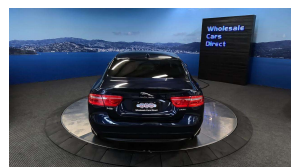

Wholesale Cars Direct

2016 Jaguar XE Prestige - Grade 4.5 - 19" Alloys - NZ Nav &

Vehicle	Odometer	Engine	Seats	Stock ID
Details	63.258 km	2000 cc	5	16032

Quality is not a marketing act at Wholesale Cars Direct, it is who we are.

An extremely special car that stands alone amongst XE Jags, Features include stunning 19 inch alloy wheels, Full leather, Push button start, Keyless entry, Heated front seats, ABS, ISOFIX child seat anchor points, 8 x SRS airbags, 3 Point seat belts for all seats, Parking sensors, Reverse camera, Dual side climate control, Bluetooth handsfree, Lane departure warning, Electric front seats, Radar cruise control, Memory drivers seat, Paddle shift tiptronic, NZ Nav & Stereo upgraded to the value of \$1400. Equipped with a 2.0 Litre Turbocharged petrol engine.