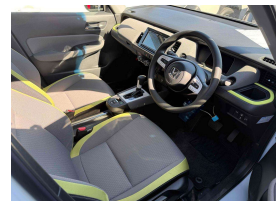

2020 Honda Fit Hybrid e:HEV - Low 8,030 Kms - Great Look - Grade 4.5

Stock ID 17291
Engine 1500 cc, Hybrid
Body Hatchback
Odometer 8,030 km
Interior 0
Transmission Automatic

Welcome to Wholesale Cars Direct. WCD is quality, WCD is service, it is who we are.

A pristine grade 4.5 Hybrid Honda fit. This is landing in Wellington along with 80 more vehicles on the 30th April. This can be fast tracked through processing upon genuine interest, or purchased prior subject to test drive.