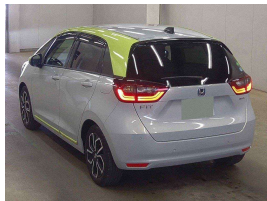

2020 Honda Fit Hybrid e:HEV - Low 8,030 Kms - Great Look - Grade 4.5

Stock ID 17291
Engine 1500 cc, Hybrid
Body Hatchback
Odometer 8,030 km
Interior 0
Transmission Automatic

Welcome to Wholesale Cars Direct. WCD is quality, WCD is service, it is who we are.

A pristine grade 4.5 Hybrid Honda fit. This is landing in Wellington along with 80 more vehicles on the 30th April. This can be fast tracked through processing upon genuine interest, or purchased prior subject to test drive.