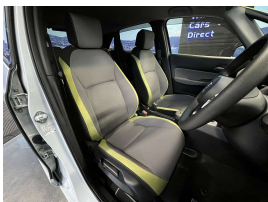

Wholesale Cars Direct

2020 Honda Fit Hybrid e:HEV - Wireless Apple Car Play - Grade 4.5.

Stock ID 17291

Engine 1500 cc, Hybrid

Body Hatchback

Odometer 8,070 km

Interior 0

Transmission Automatic

Welcome to Wholesale Cars Direct.
WCD is quality, WCD is service, it is who we are.

New shape great looking Honda hybrid hatch, Exceptional condition as expected from WCD along with the low 8,000 Klm Comes with a wireless Apple Car Play stereo fitted in NZ, Front/Rear parking sensors, Radar cruise control, Road departure control, Collision mitigation system, Stability control, 8 airbags, Auto headlights, ABS, Traction control, Climate air conditioning, Proximity key - Push button start, 3 point seat belts for all seats, Isofix car seat anchor points, Reverse camera, huge economy (3.4 Litres per 100 klm) as well as 5 star safety..