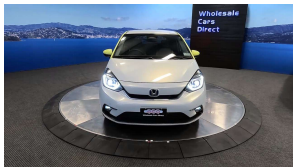

Wholesale Cars Direct

2020 Honda Fit Hybrid e:HEV - Wireless Apple Car Play - Grade 4.5.

Stock ID 17291

Engine 1500 cc, Hybrid

Body Hatchback

Odometer 8,070 km

Interior 0

Transmission Automatic

Welcome to Wholesale Cars Direct.
WCD is quality, WCD is service, it is who we are.

New shape great looking Honda hybrid hatch, Exceptional condition as expected from WCD along with the low 8,000 Klm Comes with a wireless Apple Car Play stereo fitted in NZ, Front/Rear parking sensors, Radar cruise control, Road departure control, Collision mitigation system, Stability control, 8 airbags, Auto headlights, ABS, Traction control, Climate air conditioning, Proximity key - Push button start, 3 point seat belts for all seats, Isofix car seat anchor points, Reverse camera, huge economy (3.4 Litres per 100 klm) as well as 5 star safety..