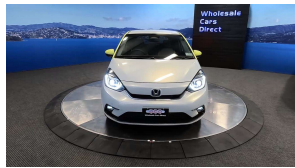

Wholesale Cars Direct

2020 Honda Fit Hybrid e:HEV - Wireless Apple Car Play - Grade 4.5.

Stock ID 17291

Engine 1500 cc, Hybrid

Body Hatchback

Odometer 8,070 km

Interior 0

Transmission Automatic

Welcome to Wholesale Cars Direct.
WCD is quality, WCD is service, it is who we are.

New shape great looking Honda hybrid hatch, Exceptional condition as expected from WCD along with the low 8,000 Klm Comes with a wireless Apple Car Play stereo fitted in NZ, Front/Rear parking sensors, Radar cruise control, Road departure control, Collision mitigation system, Stability control, 8 airbags, Auto headlights, ABS, Traction control, Climate air conditioning, Proximity key - Push button start, 3 point seat belts for all seats, Isofix car seat anchor points, Reverse camera, huge economy (3.4 Litres per 100 klm) as well as 5 star safety..