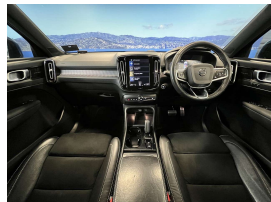

2020 Volvo XC40 Hybrid B4 - AWD - R Design - Good look. $42,990