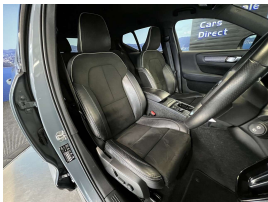

2020 Volvo XC40 Hybrid B4 - AWD - R Design - Good look. $42,990