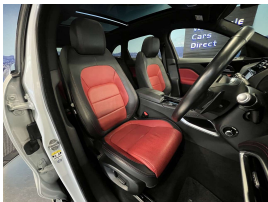

Wholesale Cars Direct

2016 Jaguar F-Pace Supercharged 35T AWD R-Sport - Grade 4.5 - BIG

| | |
|---------------------|-----------|
| Stock ID | 17298 |
| Engine | 3000 cc |
| Body | SUV |
| Odometer | 61,270 km |
| Interior | Leather |
| Transmission | Automatic |

Welcome to Wholesale Cars Direct.
WCD is quality, WCD is service, it is who we are.

An exceptional grade 4.5 pristine 35T AWD Jaguar. Ready for the most discerning of buyers - What a special HOT SUV this is. Comes with Jaguars Autonomous braking system (AEB), Lane keep assist, Blind spot monitoring, rear cross traffic alert, 20" factory alloys, Meridian audio, Lane departure warning, Radar cruise control, Auto headlights. Auto high beam, Full leather sports seats, Sports mode drive setting, Panoramic sunroof, Proximity key - Push button start, Electric front seats with drivers memory, ABS, Isofix child seat anchor points, 10 airbags, 3 Point seat belts for all seats, Electric tailgate, Front/Rear parking sensors, 360 degree surround view camera, Reverse camera, Dual side climate control,