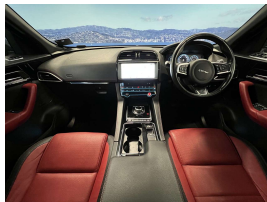

Wholesale Cars Direct

2016 Jaguar F-Pace Supercharged 35T AWD R-Sport - Grade 4.5 - BIG

| | |
|---------------------|-----------|
| Stock ID | 17298 |
| Engine | 3000 cc |
| Body | SUV |
| Odometer | 61,270 km |
| Interior | Leather |
| Transmission | Automatic |

Welcome to Wholesale Cars Direct.
WCD is quality, WCD is service, it is who we are.

An exceptional grade 4.5 pristine 35T AWD Jaguar. Ready for the most discerning of buyers - What a special HOT SUV this is. Comes with Jaguars Autonomous braking system (AEB), Lane keep assist, Blind spot monitoring, rear cross traffic alert, 20" factory alloys, Meridian audio, Lane departure warning, Radar cruise control, Auto headlights. Auto high beam, Full leather sports seats, Sports mode drive setting, Panoramic sunroof, Proximity key - Push button start, Electric front seats with drivers memory, ABS, Isofix child seat anchor points, 10 airbags, 3 Point seat belts for all seats, Electric tailgate, Front/Rear parking sensors, 360 degree surround view camera, Reverse camera, Dual side climate control,