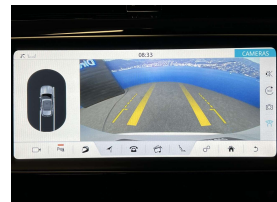

Wholesale Cars Direct

2016 Jaguar F-Pace Supercharged 35T AWD R-Sport - Grade 4.5 - BIG

| | |
|---------------------|-----------|
| Stock ID | 17298 |
| Engine | 3000 cc |
| Body | SUV |
| Odometer | 61,270 km |
| Interior | Leather |
| Transmission | Automatic |

Welcome to Wholesale Cars Direct.
WCD is quality, WCD is service, it is who we are.

An exceptional grade 4.5 pristine 35T AWD Jaguar. Ready for the most discerning of buyers - What a special HOT SUV this is. Comes with Jaguars Autonomous braking system (AEB), Lane keep assist, Blind spot monitoring, rear cross traffic alert, 20" factory alloys, Meridian audio, Lane departure warning, Radar cruise control, Auto headlights. Auto high beam, Full leather sports seats, Sports mode drive setting, Panoramic sunroof, Proximity key - Push button start, Electric front seats with drivers memory, ABS, Isofix child seat anchor points, 10 airbags, 3 Point seat belts for all seats, Electric tailgate, Front/Rear parking sensors, 360 degree surround view camera, Reverse camera, Dual side climate control,