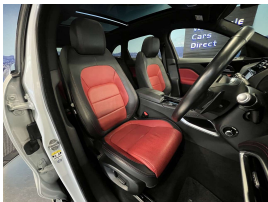

Wholesale Cars Direct

2016 Jaguar F-Pace Supercharged 35T AWD R-Sport - Grade 4.5 - BIG

Stock ID	17298
Engine	3000 cc
Body	SUV
Odometer	61,270 km
Interior	Leather
Transmission	Automatic

Welcome to Wholesale Cars Direct.
WCD is quality, WCD is service, it is who we are.

An exceptional grade 4.5 pristine 35T AWD Jaguar. Ready for the most discerning of buyers - What a special HOT SUV this is. Comes with Jaguars Autonomous braking system (AEB), Lane keep assist, Blind spot monitoring, rear cross traffic alert, 20" factory alloys, Meridian audio, Lane departure warning, Radar cruise control, Auto headlights. Auto high beam, Full leather sports seats, Sports mode drive setting, Panoramic sunroof, Proximity key - Push button start, Electric front seats with drivers memory, ABS, Isofix child seat anchor points, 10 airbags, 3 Point seat belts for all seats, Electric tailgate, Front/Rear parking sensors, 360 degree surround view camera, Reverse camera, Dual side climate control,