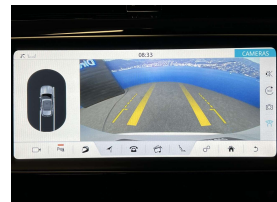

Wholesale Cars Direct

2016 Jaguar F-Pace Supercharged 35T AWD R-Sport - Grade 4.5 - BIG

Stock ID	17298
Engine	3000 cc
Body	SUV
Odometer	61,270 km
Interior	Leather
Transmission	Automatic

Welcome to Wholesale Cars Direct.
WCD is quality, WCD is service, it is who we are.

An exceptional grade 4.5 pristine 35T AWD Jaguar. Ready for the most discerning of buyers - What a special HOT SUV this is. Comes with Jaguars Autonomous braking system (AEB), Lane keep assist, Blind spot monitoring, rear cross traffic alert, 20" factory alloys, Meridian audio, Lane departure warning, Radar cruise control, Auto headlights. Auto high beam, Full leather sports seats, Sports mode drive setting, Panoramic sunroof, Proximity key - Push button start, Electric front seats with drivers memory, ABS, Isofix child seat anchor points, 10 airbags, 3 Point seat belts for all seats, Electric tailgate, Front/Rear parking sensors, 360 degree surround view camera, Reverse camera, Dual side climate control,