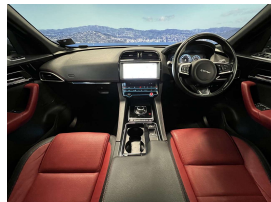

Wholesale Cars Direct

2016 Jaguar F-Pace Supercharged 35T AWD R-Sport - Grade 4.5 - BIG

Stock ID	17298
Engine	3000 cc
Body	SUV
Odometer	61,270 km
Interior	Leather
Transmission	Automatic

Welcome to Wholesale Cars Direct.
WCD is quality, WCD is service, it is who we are.

An exceptional grade 4.5 pristine 35T AWD Jaguar. Ready for the most discerning of buyers - What a special HOT SUV this is. Comes with Jaguars Autonomous braking system (AEB), Lane keep assist, Blind spot monitoring, rear cross traffic alert, 20" factory alloys, Meridian audio, Lane departure warning, Radar cruise control, Auto headlights. Auto high beam, Full leather sports seats, Sports mode drive setting, Panoramic sunroof, Proximity key - Push button start, Electric front seats with drivers memory, ABS, Isofix child seat anchor points, 10 airbags, 3 Point seat belts for all seats, Electric tailgate, Front/Rear parking sensors, 360 degree surround view camera, Reverse camera, Dual side climate control,