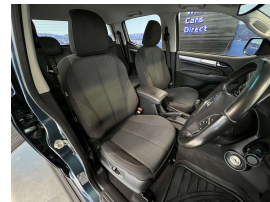

Quality is not a marketing act at Wholesale Cars Direct, it is who we are.

An extremely well cared for Ute, It only has two private owners along with two car dealers on the ownership papers. This great example comes with 11 SRS air bags, Tow bar, Side steps, 3 Point seat belts for all seats, Auto headlights, Bluetooth, Cruise control, Electric drivers seat, Isofix car seat anchor points, Lane departure warning, Front collision warning, NZ Navigation, Parking sensors, Reverse camera. This Colorado It is equipped with a 2.8 Turbo Diesel engine that develops 147kw.

TRADE IN's

All trade ins can be facilitated here quickly and easily

FINANCE

Using only New Zealands best finance companies we are focused on ensuring a simple, hassle free experience to have you driving away in your new vehicle as quickly as possible

Wholesale Cars Direct, Phone 0800 22 44 02, Email sales@wcd.co.nz