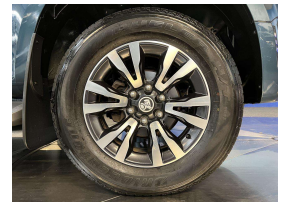

Wholesale Cars Direct

2017 Holden Colorado LTZ DC 2.8D 2WD 6MT \$25,990

Vehicle	Odometer	Engine	Seats	Stock ID
Details	94,500 km	2776 cc	5	15998

Quality is not a marketing act at Wholesale Cars Direct, it is who we are.

An extremely well cared for Ute, It only has two private owners along with two car dealers on the ownership papers. This great example comes with 11 SRS air bags, Tow bar, Side steps, 3 Point seat belts for all seats, Auto headlights, Bluetooth, Cruise control, Electric drivers seat, Isofix car seat anchor points, Lane departure warning, Front collision warning, NZ Navigation, Parking sensors, Reverse camera. This Colorado It is equipped with a 2.8 Turbo Diesel engine that develops 147kw.