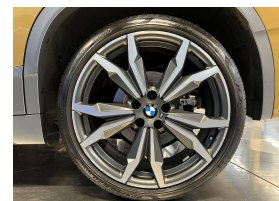

## 2019 BMW X2 XDrive Motorsport - Leather - HUD - Grade 4.5 - Pure

<b>Stock ID</b>	17163
<b>Engine</b>	2000 cc
<b>Body</b>	SUV
<b>Odometer</b>	72,250 km
<b>Interior</b>	Leather
<b>Transmission</b>	Automatic

Welcome to Wholesale Cars Direct.  
WCD is quality, WCD is service, it is who we are.

An absolute premium AWD luxury BMW X2. Immaculate presentation with big spec. Comes with Comfort access, Motorsport package, 20" Factory alloys, Heated sports front seats with electric memory drives seat, Full leather trim, Reversing camera, Front/Rear sensors, Heads Up Display, Lights package, Adaptive LED Head lights, Auto High beam Assist, Driving Assistant Plus, Active Protection, Forward collision warning, Pedestrian alert, Parking Assistance System plus, Integral Active front steering, Sports leather Steering Wheel, Motorsport aerodynamics package, Factory Bluetooth, Dual side climate air condition, Active cruise control, Lane departure warning, Automatic Tailgate,