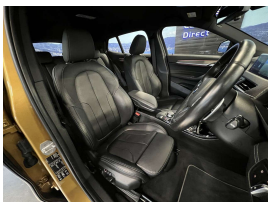

## 2019 BMW X2 XDrive Motorsport - Leather - HUD - Grade 4.5 - Pure

<b>Stock ID</b>	17163
<b>Engine</b>	2000 cc
<b>Body</b>	SUV
<b>Odometer</b>	72,250 km
<b>Interior</b>	Leather
<b>Transmission</b>	Automatic

Welcome to Wholesale Cars Direct.  
WCD is quality, WCD is service, it is who we are.

An absolute premium AWD luxury BMW X2. Immaculate presentation with big spec. Comes with Comfort access, Motorsport package, 20" Factory alloys, Heated sports front seats with electric memory drives seat, Full leather trim, Reversing camera, Front/Rear sensors, Heads Up Display, Lights package, Adaptive LED Head lights, Auto High beam Assist, Driving Assistant Plus, Active Protection, Forward collision warning, Pedestrian alert, Parking Assistance System plus, Integral Active front steering, Sports leather Steering Wheel, Motorsport aerodynamics package, Factory Bluetooth, Dual side climate air condition, Active cruise control, Lane departure warning, Automatic Tailgate,