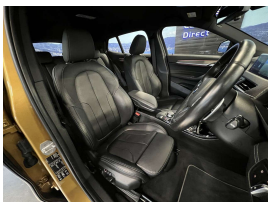

Wholesale Cars Direct

2019 BMW X2 XDrive Motorsport - Leather - HUD - Grade 4.5 - Pure

Stock ID	17163
Engine	2000 cc
Body	SUV
Odometer	72,250 km
Interior	Leather
Transmission	Automatic

Welcome to Wholesale Cars Direct.
WCD is quality, WCD is service, it is who we are.

An absolute premium AWD luxury BMW X2. Immaculate presentation with big spec. Comes with Comfort access, Motorsport package, 20" Factory alloys, Heated sports front seats with electric memory drives seat, Full leather trim, Reversing camera, Front/Rear sensors, Heads Up Display, Lights package, Adaptive LED Head lights, Auto High beam Assist, Driving Assistant Plus, Active Protection, Forward collision warning, Pedestrian alert, Parking Assistance System plus, Integral Active front steering, Sports leather Steering Wheel, Motorsport aerodynamics package, Factory Bluetooth, Dual side climate air condition, Active cruise control, Lane departure warning, Automatic Tailgate,