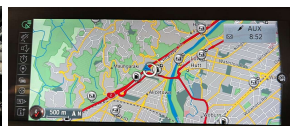

Wholesale Cars Direct

2019 BMW X2 XDrive Motorsport - Leather - HUD - Grade 4.5 - Pure

Stock ID	17163
Engine	2000 cc
Body	SUV
Odometer	72,250 km
Interior	Leather
Transmission	Automatic

Welcome to Wholesale Cars Direct.
WCD is quality, WCD is service, it is who we are.