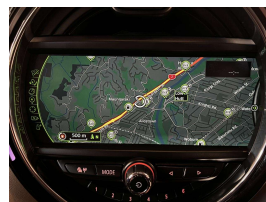

## 2017 Mini Clubman Cooper - Big Spec - NZ Nav - Wireless Apple Car

<b>Stock ID</b>	17410
<b>Engine</b>	1500 cc, Internal Combustion
<b>Body</b>	Hatchback
<b>Odometer</b>	44,570 km
<b>Interior</b>	0
<b>Transmission</b>	Automatic

Welcome to Wholesale Cars Direct.  
WCD is quality, WCD is service, it is who we are.

A great looking Clubman. Comes with exterior mirror package, Comfort access, Chrome line interior, Chrome line exterior, Through load system, Mini excitement package, Park distance control, Active cruise control, Pepper package, Driving assistant, Sports leather multifunction steering wheel, Bluetooth, 3 point seat belts for all seats, 8 Air bags, 17" factory Vent spoke alloy wheels, Automatic wipers, Auto headlights, LED headlights, Isofix car seat anchor points, Stability control, Stereo upgraded to NZ spec, NZ Navigation, Proximity key - Push button start, IDrive, Exterior mirror package, Wireless apple car play..