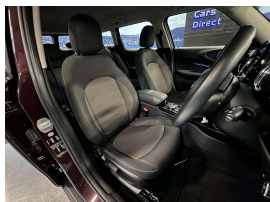

## 2017 Mini Clubman Cooper - Big Spec - NZ Nav - Wireless Apple Car

<b>Stock ID</b>	17410
<b>Engine</b>	1500 cc, Internal Combustion
<b>Body</b>	Hatchback
<b>Odometer</b>	44,570 km
<b>Interior</b>	0
<b>Transmission</b>	Automatic

Welcome to Wholesale Cars Direct.  
WCD is quality, WCD is service, it is who we are.

A great looking Clubman. Comes with exterior mirror package, Comfort access, Chrome line interior, Chrome line exterior, Through load system, Mini excitement package, Park distance control, Active cruise control, Pepper package, Driving assistant, Sports leather multifunction steering wheel, Bluetooth, 3 point seat belts for all seats, 8 Air bags, 17" factory Vent spoke alloy wheels, Automatic wipers, Auto headlights, LED headlights, Isofix car seat anchor points, Stability control, Stereo upgraded to NZ spec, NZ Navigation, Proximity key - Push button start, IDrive, Exterior mirror package, Wireless apple car play..