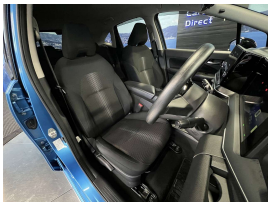

2021 Nissan Note Hybrid X Edition - BIG Spec - Grade 4.5. $23,990