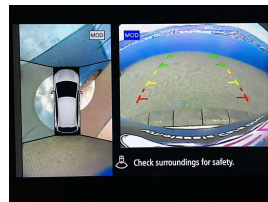

2021 Nissan Note Hybrid X Edition - BIG Spec - Grade 4.5. $23,990