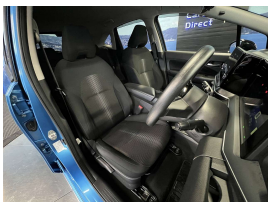

## 2021 Nissan Note Hybrid X Edition - BIG Spec - Wireless Apple Car Play

|                     |                 |
|---------------------|-----------------|
| <b>Stock ID</b>     | 17351           |
| <b>Engine</b>       | 1200 cc, Hybrid |
| <b>Body</b>         | Hatchback       |
| <b>Odometer</b>     | 21,120 km       |
| <b>Interior</b>     | 0               |
| <b>Transmission</b> | Automatic       |

Welcome to Wholesale Cars Direct.  
WCD is quality, WCD is service, it is who we are.

New shape pristine grade 4.5 Hybrid Nissan Note. Extremely well presented. Comes with, Pro Pilot, Adaptive cruise control, Steering assist, Traffic sign assist, Front/Rear parking sensors, Emergency braking assist, Lane assist, Blind spot monitoring, Rear cross traffic alert, Heated front seats, Selective drive modes, 7 airbags, Auto headlights, Auto high beam assist, Proximity key - Push button start, Bluetooth hands free, Wireless charging, Wireless Apple CarPlay, 360° camera, Reverse camera, 3 point seat belts for all seats, Isofix car seat anchor points, we have also fitted a brand new set of tires in NZ as well as a wireless Apple Car Play Stereo.