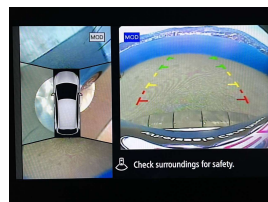

2021 Nissan Note Hybrid X Edition - BIG Spec - Wireless Apple Car Play

Stock ID	17351
Engine	1200 cc, Hybrid
Body	Hatchback
Odometer	21,120 km
Interior	0
Transmission	Automatic

Welcome to Wholesale Cars Direct.
WCD is quality, WCD is service, it is who we are.

New shape pristine grade 4.5 Hybrid Nissan Note. Extremely well presented. Comes with, Pro Pilot, Adaptive cruise control, Steering assist, Traffic sign assist, Front/Rear parking sensors, Emergency braking assist, Lane assist, Blind spot monitoring, Rear cross traffic alert, Heated front seats, Selective drive modes, 7 airbags, Auto headlights, Auto high beam assist, Proximity key - Push button start, Bluetooth hands free, Wireless charging, Wireless Apple CarPlay, 360° camera, Reverse camera, 3 point seat belts for all seats, Isofix car seat anchor points, we have also fitted a brand new set of tires in NZ as well as a wireless Apple Car Play Stereo.