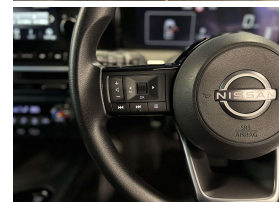

## 2021 Nissan Note Hybrid X Edition - BIG Spec - Wireless Apple Car Play

|                     |                 |
|---------------------|-----------------|
| <b>Stock ID</b>     | 17351           |
| <b>Engine</b>       | 1200 cc, Hybrid |
| <b>Body</b>         | Hatchback       |
| <b>Odometer</b>     | 21,120 km       |
| <b>Interior</b>     | 0               |
| <b>Transmission</b> | Automatic       |

Welcome to Wholesale Cars Direct.  
WCD is quality, WCD is service, it is who we are.

New shape pristine grade 4.5 Hybrid Nissan Note. Extremely well presented. Comes with, Pro Pilot, Adaptive cruise control, Steering assist, Traffic sign assist, Front/Rear parking sensors, Emergency braking assist, Lane assist, Blind spot monitoring, Rear cross traffic alert, Heated front seats, Selective drive modes, 7 airbags, Auto headlights, Auto high beam assist, Proximity key - Push button start, Bluetooth hands free, Wireless charging, Wireless Apple CarPlay, 360° camera, Reverse camera, 3 point seat belts for all seats, Isofix car seat anchor points, we have also fitted a brand new set of tires in NZ as well as a wireless Apple Car Play Stereo.