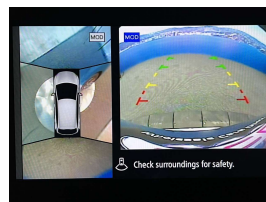

2021 Nissan Note Hybrid X Edition - BIG Spec - Wireless Apple Car Play