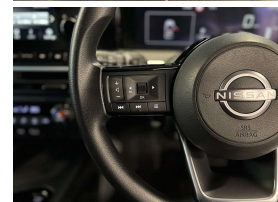

Wholesale Cars Direct

2021 Nissan Note Hybrid X Edition - BIG Spec - Wireless Apple Car Play

Stock ID	17351
Engine	1200 cc, Hybrid
Body	Hatchback
Odometer	21,120 km
Interior	0
Transmission	Automatic

Welcome to Wholesale Cars Direct.
WCD is quality, WCD is service, it is who we are.

New shape pristine grade 4.5 Hybrid Nissan Note. Extremely well presented. Comes with, Pro Pilot, Adaptive cruise control, Steering assist, Traffic sign assist, Front/Rear parking sensors, Emergency braking assist, Lane assist, Blind spot monitoring, Rear cross traffic alert, Heated front seats, Selective drive modes, 7 airbags, Auto headlights, Auto high beam assist, Proximity key - Push button start, Bluetooth hands free, Wireless charging, Wireless Apple CarPlay, 360" camera, Reverse camera, 3 point seat belts for all seats, Isofix car seat anchor points, we have also fitted a brand new set of tires in NZ as well as a wireless Apple Car Play Stereo.