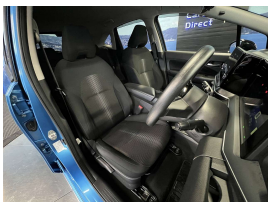

Wholesale Cars Direct

2021 Nissan Note Hybrid X Edition - BIG Spec - Wireless Apple Car Play

Stock ID	17351
Engine	1200 cc, Hybrid
Body	Hatchback
Odometer	21,120 km
Interior	0
Transmission	Automatic

Welcome to Wholesale Cars Direct.
WCD is quality, WCD is service, it is who we are.

New shape pristine grade 4.5 Hybrid Nissan Note. Extremely well presented. Comes with, Pro Pilot, Adaptive cruise control, Steering assist, Traffic sign assist, Front/Rear parking sensors, Emergency braking assist, Lane assist, Blind spot monitoring, Rear cross traffic alert, Heated front seats, Selective drive modes, 7 airbags, Auto headlights, Auto high beam assist, Proximity key - Push button start, Bluetooth hands free, Wireless charging, Wireless Apple CarPlay, 360" camera, Reverse camera, 3 point seat belts for all seats, Isofix car seat anchor points, we have also fitted a brand new set of tires in NZ as well as a wireless Apple Car Play Stereo.