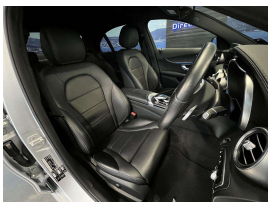

Wholesale Cars Direct

2015 Mercedes-Benz C 200 Avantgarde AMG Sport - Leather - Grade 4.

Stock ID 16516
Engine 2000 cc
Body Sedan
Odometer 36,330 km
Interior Leather
Transmission Automatic

Welcome to Wholesale Cars Direct.
WCD is quality, WCD is service, it is who we are.