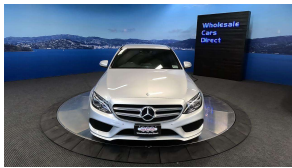

Wholesale Cars Direct

2015 Mercedes-Benz C 200 Avantgarde AMG Sport - Leather - Grade 4.

Stock ID 16516
Engine 2000 cc
Body Sedan
Odometer 36,330 km
Interior Leather
Transmission Automatic

Welcome to Wholesale Cars Direct.
WCD is quality, WCD is service, it is who we are.