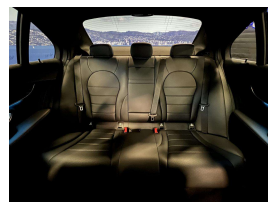

Wholesale Cars Direct

2015 Mercedes-Benz C 200 Avantgarde AMG Sport - Leather - Grade 4.

Stock ID 16516
Engine 2000 cc
Body Sedan
Odometer 36,330 km
Interior Leather
Transmission Automatic

Welcome to Wholesale Cars Direct.
WCD is quality, WCD is service, it is who we are.