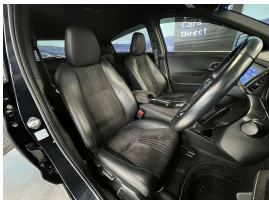

2018 Honda Vezel Hybrid RS Honda Sensing - Low Kms - Grade 4.5.