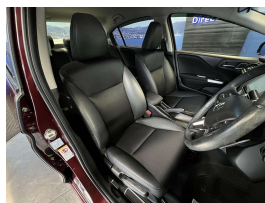

Wholesale Cars Direct

2015 Honda Grace Hybrid EX - Grade 4.5 - Apple Car Play -

Vehicle	Odometer	Engine	Seats	Stock ID
Details	35.101 km	1500 cc	5	16181

TRADE IN's

All trade ins can be facilitated here quickly and easily