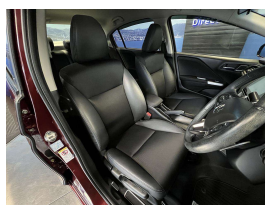

## 2015 Honda Grace Hybrid EX - Grade 4.5 - Apple Car Play -

Vehicle	Odometer	Engine	Seats	Stock ID
Details	35.101 km	1500 cc	5	16181