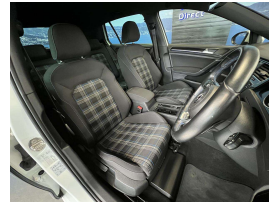

Wholesale Cars Direct

2015 Volkswagen Golf GTE PHEV - NZ Nav & Stereo Upgrade.

Vehicle	Odometer	Engine	Seats	Stock ID
Details	44.884 km	1400 cc	5	16057

TRADE IN's

All trade ins can be facilitated here quickly and easily