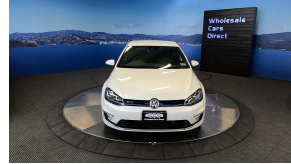

Wholesale Cars Direct

2015 Volkswagen Golf GTE PHEV - NZ Nav & Stereo Upgrade.

Vehicle	Odometer	Engine	Seats	Stock ID
Details	44.884 km	1400 cc	5	16057

TRADE IN's

All trade ins can be facilitated here quickly and easily