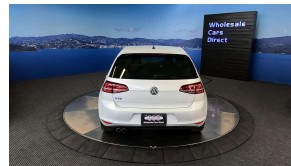

Wholesale Cars Direct

2015 Volkswagen Golf GTE PHEV - NZ Nav & Stereo Upgrade.

Vehicle	Odometer	Engine	Seats	Stock ID
Details	44.884 km	1400 cc	5	16057

TRADE IN's

All trade ins can be facilitated here quickly and easily