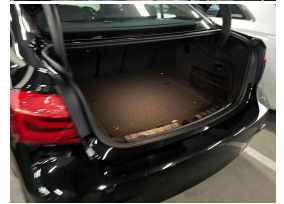

TRADE IN's

All trade ins can be facilitated here quickly and easily

FINANCE

Using only New Zealand's best finance companies we are focused on ensuring a simple, hassle-free experience to have you driving away in your new vehicle as quickly as possible

Wholesale Cars Direct, Phone 0800 22 44 02, Email sales@wcd.co.nz