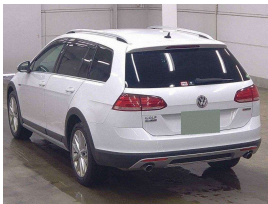

Wholesale Cars Direct

2019 Volkswagen Golf Alltrack 4Motion Discovery Pro Pack - Grade 4.5

Stock ID 17154
Engine 1800 cc
Body Station Wagon
Odometer 62,400 km
Interior 0
Transmission Automatic

Welcome to Wholesale Cars Direct.
WCD is quality, WCD is service, it is who we are.
Vehicle is arriving in Wellington 16th March 2026.