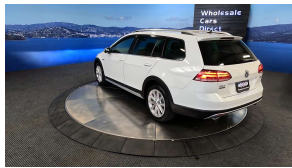

Wholesale Cars Direct

2019 Volkswagen Golf Alltrack 4Motion Discovery Pro Pack - Grade 4.5

Stock ID	17154
Engine	1800 cc
Body	Station Wagon
Odometer	62,400 km
Interior	0
Transmission	Automatic

Welcome to Wholesale Cars Direct.
WCD is quality, WCD is service, it is who we are.

A very rare pristine facelift AWD Discovery pro pack Alltrack Golf. The package centres on a significant infotainment - Virtual cockpit (Active info display) technology upgrade, 9.2" high definition glass touchscreen, Apple Car Play, Off road mode, Upgraded stereo to NZ spec, NZ Navigation, Forward collision warning, Paddle shift tiptronic, Proximity key - Push button start, 9 airbags, 17" factory alloys with a brand new set of tires fitted in NZ, Adaptive cruise control, Lane assist, Electronic stability program, Dual side climate air conditioning, Isofix car seat anchor points, Auto headlights, Reverse camera, Bluetooth Handsfree music streaming, Heated front seats, Heated steering wheel.