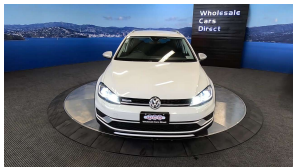

Wholesale Cars Direct

2019 Volkswagen Golf Alltrack 4Motion Discovery Pro Pack - Grade 4.5

Stock ID	17154
Engine	1800 cc
Body	Station Wagon
Odometer	62,400 km
Interior	0
Transmission	Automatic

Welcome to Wholesale Cars Direct.
WCD is quality, WCD is service, it is who we are.

A very rare pristine facelift AWD Discovery pro pack Alltrack Golf. The package centres on a significant infotainment - Virtual cockpit (Active info display) technology upgrade, 9.2" high definition glass touchscreen, Apple Car Play, Off road mode, Upgraded stereo to NZ spec, NZ Navigation, Forward collision warning, Paddle shift tiptronic, Proximity key - Push button start, 9 airbags, 17" factory alloys with a brand new set of tires fitted in NZ, Adaptive cruise control, Lane assist, Electronic stability program, Dual side climate air conditioning, Isofix car seat anchor points, Auto headlights, Reverse camera, Bluetooth Handsfree music streaming, Heated front seats, Heated steering wheel.