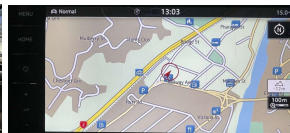

Wholesale Cars Direct

2019 Volkswagen Golf Alltrack 4Motion Discovery Pro Pack - Grade 4.5

Stock ID	17154
Engine	1800 cc
Body	Station Wagon
Odometer	62,400 km
Interior	0
Transmission	Automatic

Welcome to Wholesale Cars Direct.
WCD is quality, WCD is service, it is who we are.

A very rare pristine facelift AWD Discovery pro pack Alltrack Golf. The package centres on a significant infotainment - Virtual cockpit (Active info display) technology upgrade, 9.2" high definition glass touchscreen, Apple Car Play, Off road mode, Upgraded stereo to NZ spec, NZ Navigation, Forward collision warning, Paddle shift tiptronic, Proximity key - Push button start, 9 airbags, 17" factory alloys with a brand new set of tires fitted in NZ, Adaptive cruise control, Lane assist, Electronic stability program, Dual side climate air conditioning, Isofix car seat anchor points, Auto headlights, Reverse camera, Bluetooth Handsfree music streaming, Heated front seats, Heated steering wheel.