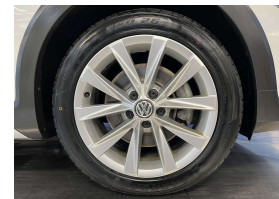

Wholesale Cars Direct

2019 Volkswagen Golf Alltrack 4Motion Discovery Pro Pack - Grade 4.5

Stock ID	17154
Engine	1800 cc
Body	Station Wagon
Odometer	62,400 km
Interior	0
Transmission	Automatic

Welcome to Wholesale Cars Direct.
WCD is quality, WCD is service, it is who we are.

A very rare pristine facelift AWD Discovery pro pack Alltrack Golf. The package centres on a significant infotainment - Virtual cockpit (Active info display) technology upgrade, 9.2" high definition glass touchscreen, Apple Car Play, Off road mode, Upgraded stereo to NZ spec, NZ Navigation, Forward collision warning, Paddle shift tiptronic, Proximity key - Push button start, 9 airbags, 17" factory alloys with a brand new set of tires fitted in NZ, Adaptive cruise control, Lane assist, Electronic stability program, Dual side climate air conditioning, Isofix car seat anchor points, Auto headlights, Reverse camera, Bluetooth Handsfree music streaming, Heated front seats, Heated steering wheel.