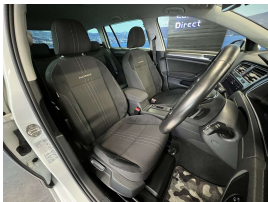

Wholesale Cars Direct

2019 Volkswagen Golf Alltrack 4Motion Discovery Pro Pack - Grade 4.5

Stock ID	17154
Engine	1800 cc
Body	Station Wagon
Odometer	62,400 km
Interior	0
Transmission	Automatic

Welcome to Wholesale Cars Direct.
WCD is quality, WCD is service, it is who we are.

A very rare pristine facelift AWD Discovery pro pack Alltrack Golf. The package centres on a significant infotainment - Virtual cockpit (Active info display) technology upgrade, 9.2" high definition glass touchscreen, Apple Car Play, Off road mode, Upgraded stereo to NZ spec, NZ Navigation, Forward collision warning, Paddle shift tiptronic, Proximity key - Push button start, 9 airbags, 17" factory alloys with a brand new set of tires fitted in NZ, Adaptive cruise control, Lane assist, Electronic stability program, Dual side climate air conditioning, Isofix car seat anchor points, Auto headlights, Reverse camera, Bluetooth Handsfree music streaming, Heated front seats, Heated steering wheel.