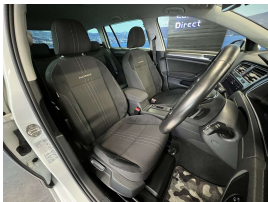

2019 Volkswagen Golf Alltrack 4Motion Discovery Pro Pack - Grade 4.5

Stock ID	17154
Engine	1800 cc
Body	Station Wagon
Odometer	62,400 km
Interior	0
Transmission	Automatic

Welcome to Wholesale Cars Direct.
WCD is quality, WCD is service, it is who we are.

A very rare pristine facelift AWD Discovery pro pack Alltrack Golf. The package centres on a significant infotainment - Virtual cockpit (Active info display) technology upgrade, 9.2" high definition glass touchscreen, Apple Car Play, Off road mode, Upgraded stereo to NZ spec, NZ Navigation, Forward collision warning, Paddle shift tiptronic, Proximity key - Push button start, 9 airbags, 17" factory alloys with a brand new set of tires fitted in NZ, Adaptive cruise control, Lane assist, Electronic stability program, Dual side climate air conditioning, Isofix car seat anchor points, Auto headlights, Reverse camera, Bluetooth Handsfree music streaming, Heated front seats, Heated steering wheel.