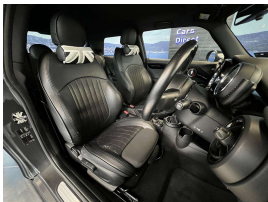

Wholesale Cars Direct

2016 Mini Cooper Cooper S \$22,990

Stock ID 16512
Engine 2000 cc
Body Hatchback
Odometer 60,600 km
Interior Leather
Transmission Automatic

Welcome to Wholesale Cars Direct.
WCD is quality, WCD is service, it is who we are.