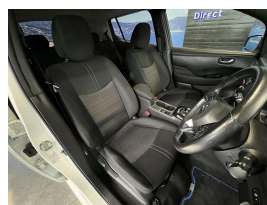

Wholesale Cars Direct

2018 Nissan Leaf X10 40kwh Mandaikinen - English Dash &

Vehicle	Odometer	Engine	Seats	Stock ID
Details	35.219 km	0 cc	5	16089

TRADE IN's

All trade ins can be facilitated here quickly and easily