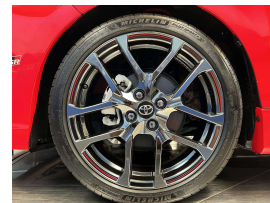

## 2018 Toyota Aqua Hybrid G GR Sport, Apple Car Play Android

Vehicle	Odometer	Engine	Seats	Stock ID
Details	52,500 km	1500 cc	5	15053

FREE \$1594.14 on this vehicle with the Clean Car Rebate Scheme.

Quality is not a marketing act at Wholesale Cars Direct, it is who we are.

Just 52,500kms. Features include, G GS Model, GS specific Partial Leather interior with Microfibre inserts, Hybrid, Factory GS 17 inch alloy wheels, Cruise control, Front collision warning system, Lane departure warning, Auto hi-beam assist, Push button start, Height adjustable drivers seat, ABS, ISOFIX child seat anchor points, Split folding rear seats, 3 Point seat belts for all seats and Climate control. Its Hybrid drivetrain uses both a 54kw 1.5 Litre petrol engine and a 45kw electric motor.