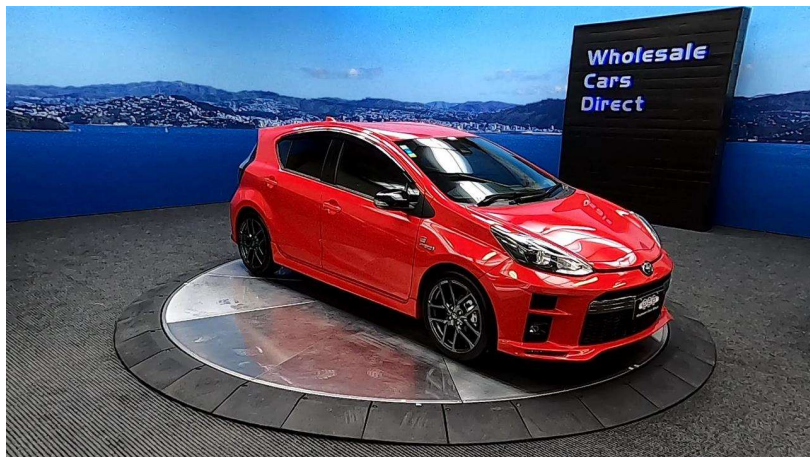

## 2018 Toyota Aqua Hybrid G GR Sport, Apple Car Play Android

Vehicle	Odometer	Engine	Seats	Stock ID
Details	52,500 km	1500 cc	5	15053

FREE \$1594.14 on this vehicle with the Clean Car Rebate Scheme.

Quality is not a marketing act at Wholesale Cars Direct, it is who we are.

Just 52,500kms. Features include, G GS Model, GS specific Partial Leather interior with Microfibre inserts, Hybrid, Factory GS 17 inch alloy wheels, Cruise control, Front collision warning system, Lane departure warning, Auto hi-beam assist, Push button start, Height adjustable drivers seat, ABS, ISOFIX child seat anchor points, Split folding rear seats, 3 Point seat belts for all seats and Climate control. Its Hybrid drivetrain uses both a 54kw 1.5 Litre petrol engine and a 45kw electric motor.