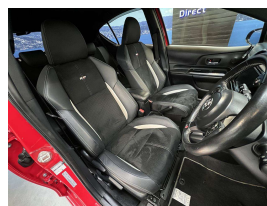

## 2018 Toyota Aqua Hybrid G GR Sport, Apple Car Play Android

Vehicle	Odometer	Engine	Seats	Stock ID
Details	52,500 km	1500 cc	5	15053

FREE \$1594.14 on this vehicle with the Clean Car Rebate Scheme.

Quality is not a marketing act at Wholesale Cars Direct, it is who we are.

Just 52,500kms. Features include, G GS Model, GS specific Partial Leather interior with Microfibre inserts, Hybrid, Factory GS 17 inch alloy wheels, Cruise control, Front collision warning system, Lane departure warning, Auto hi-beam assist, Push button start, Height adjustable drivers seat, ABS, ISOFIX child seat anchor points, Split folding rear seats, 3 Point seat belts for all seats and Climate control. Its Hybrid drivetrain uses both a 54kw 1.5 Litre petrol engine and a 45kw electric motor.