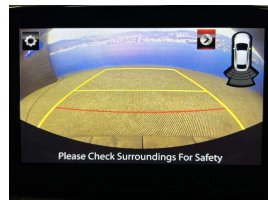

2020 Mazda Demio 1.5 - Great Spec - Two Keys - Premium WCD