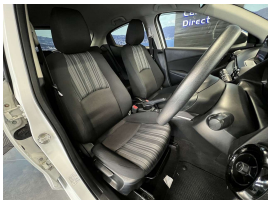

Wholesale Cars Direct

2020 Mazda Demio 1.5 - Great Spec - Two Keys - Premium WCD

Stock ID	17179
Engine	1500 cc
Body	Hatchback
Odometer	82,780 km
Interior	0
Transmission	Automatic

Welcome to Wholesale Cars Direct.
WCD is quality, WCD is service, it is who we are.

An immaculate new shape 1.5 litre new shape Mazda Demio. Comes with Smart city brake support, Blind spot monitoring, Rear cross traffic alert, Reversing camera, Lane departure warning, Proximity key - Push button start, Bluetooth handsfree/Music streaming, Air conditioning, Stability control, Isofix child seat anchors, 6 airbags, 3 point seat belt for all seats, Auto wipers, Auto headlights, Rear parking sensors, Two keys & a brand new set of tyres fitted in NZ.