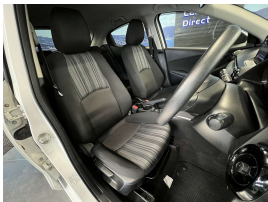

Wholesale Cars Direct

2020 Mazda Demio 1.5 - Great Spec - Two Keys - Premium WCD

Stock ID	17179
Engine	1500 cc
Body	Hatchback
Odometer	82,780 km
Interior	0
Transmission	Automatic

Welcome to Wholesale Cars Direct.
WCD is quality, WCD is service, it is who we are.

An immaculate new shape 1.5 litre new shape Mazda Demio. Comes with Smart city brake support, Blind spot monitoring, Rear cross traffic alert, Reversing camera, Lane departure warning, Proximity key - Push button start, Bluetooth handsfree/Music streaming, Air conditioning, Stability control, Isofix child seat anchors, 6 airbags, 3 point seat belt for all seats, Auto wipers, Auto headlights, Rear parking sensors, Two keys & a brand new set of tyres fitted in NZ.