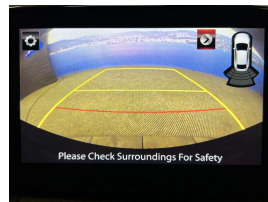

2020 Mazda Demio 1.5 - Great Spec - Two Keys - Premium WCD

Stock ID	17179
Engine	1500 cc
Body	Hatchback
Odometer	82,780 km
Interior	0
Transmission	Automatic

Welcome to Wholesale Cars Direct.
WCD is quality, WCD is service, it is who we are.

An immaculate new shape 1.5 litre new shape Mazda Demio. Comes with Smart city brake support, Blind spot monitoring, Rear cross traffic alert, Reversing camera, Lane departure warning, Proximity key - Push button start, Bluetooth handsfree/Music streaming, Air conditioning, Stability control, Isofix child seat anchors, 6 airbags, 3 point seat belt for all seats, Auto wipers, Auto headlights, Rear parking sensors, Two keys & a brand new set of tyres fitted in NZ.