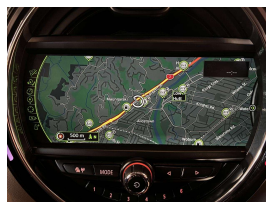

Wholesale Cars Direct

2017 Mini Cooper S - Grade 4.5 - NZ Nav. \$18,990

Stock ID	17142
Engine	2000 cc
Body	Hatchback
Odometer	72,100 km
Interior	0
Transmission	Automatic

Welcome to Wholesale Cars Direct.
WCD is quality, WCD is service, it is who we are.

Another immaculate BIG spec grade 4.5 Cooper S, WCD specialising in bringing the best grade European vehicles to NZ. Comes with performance control, Comfort access, Park distance control, Mini drive modes, Lights package, NZ Navigation, Exterior mirror package, Sports front seats, Sports leather steering wheel, Bluetooth, Mini excitement package, 3 point seat belts for all seats, 6 air bags, 17" Technical spoke factory alloy, Automatic wipers, Auto headlights, Isofix car seat anchor points, Stability control, Stereo upgraded to NZ spec, Proximity key - Push button start, LED headlights.