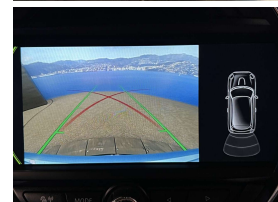

2017 Mini Cooper S - Grade 4.5 - NZ Nav. $18,990