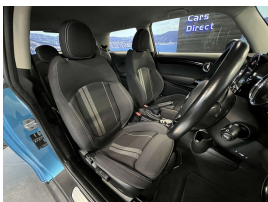

2017 Mini Cooper S - Grade 4.5 - NZ Nav. $18,990