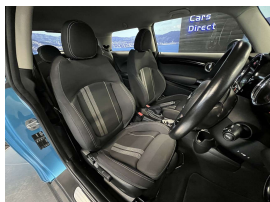

Stock ID	17142
Engine	2000 cc
Body	Hatchback
Odometer	72,100 km
Interior	0
Transmission	Automatic

Welcome to Wholesale Cars Direct.
WCD is quality, WCD is service, it is who we are.

Another immaculate BIG spec grade 4.5 Cooper S, WCD specialising in bringing the best grade European vehicles to NZ. Comes with performance control, Comfort access, Park distance control, Mini drive modes, Lights package, NZ Navigation, Exterior mirror package, Sports front seats, Sports leather steering wheel, Bluetooth, Mini excitement package, 3 point seat belts for all seats, 6 air bags, 17" Technical spoke factory alloy, Automatic wipers, Auto headlights, Isofix car seat anchor points, Stability control, Stereo upgraded to NZ spec, Proximity key - Push button start, LED headlights.