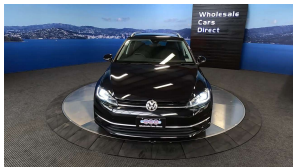

Wholesale Cars Direct

2019 Volkswagen Golf Facelift - Late Model Low Kms. \$24,990

Stock ID 17206

Engine 1200 cc

Body Station Wagon

Odometer 31,500 km

Interior 0

Transmission Automatic

Welcome to Wholesale Cars Direct.
WCD is quality, WCD is service, it is who we are.

A beautiful example of a low Km Volkswagen estate Comes with upgraded stereo to NZ spec, NZ Navigation, Forward collision warning, Lane assist, Apple CarPlay, Android Auto, Paddle shift tiptronic, Proximity key - Push button start, 7 airbags, 16" factory alloys, Radar cruise control, Electronic stability program, Dual side climate air conditioning, Isofix car seat anchor points, Auto headlights, Reverse camera, Bluetooth Handsfree music streaming.