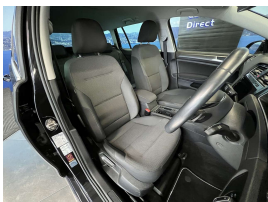

Wholesale Cars Direct

2019 Volkswagen Golf Facelift - Late Model Low Kms. \$24,990

Stock ID 17206

Engine 1200 cc

Body Station Wagon

Odometer 31,500 km

Interior 0

Transmission Automatic

Welcome to Wholesale Cars Direct.
WCD is quality, WCD is service, it is who we are.

A beautiful example of a low Km Volkswagen estate Comes with upgraded stereo to NZ spec, NZ Navigation, Forward collision warning, Lane assist, Apple CarPlay, Android Auto, Paddle shift tiptronic, Proximity key - Push button start, 7 airbags, 16" factory alloys, Radar cruise control, Electronic stability program, Dual side climate air conditioning, Isofix car seat anchor points, Auto headlights, Reverse camera, Bluetooth Handsfree music streaming.