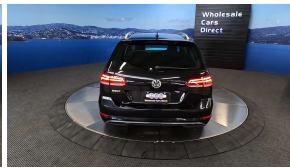

Wholesale Cars Direct

2019 Volkswagen Golf Facelift - Late Model Low Kms. \$24,990

Stock ID 17206

Engine 1200 cc

Body Station Wagon

Odometer 31,500 km

Interior 0

Transmission Automatic

Welcome to Wholesale Cars Direct.
WCD is quality, WCD is service, it is who we are.

A beautiful example of a low Km Volkswagen estate Comes with upgraded stereo to NZ spec, NZ Navigation, Forward collision warning, Lane assist, Apple CarPlay, Android Auto, Paddle shift tiptronic, Proximity key - Push button start, 7 airbags, 16" factory alloys, Radar cruise control, Electronic stability program, Dual side climate air conditioning, Isofix car seat anchor points, Auto headlights, Reverse camera, Bluetooth Handsfree music streaming.