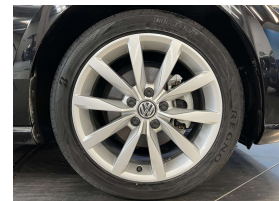

Wholesale Cars Direct

2019 Volkswagen Golf Facelift - Late Model Low Kms. \$23,990

Stock ID 17206

Engine 1200 cc

Body Station Wagon

Odometer 31,500 km

Interior 0

Transmission Automatic

Welcome to Wholesale Cars Direct.
WCD is quality, WCD is service, it is who we are.

A beautiful example of a low Km Volkswagen estate Comes with upgraded stereo to NZ spec, NZ Navigation, Forward collision warning, Lane assist, Apple CarPlay, Android Auto, Paddle shift tiptronic, Proximity key - Push button start, 7 airbags, 16" factory alloys, Radar cruise control, Electronic stability program, Dual side climate air conditioning, Isofix car seat anchor points, Auto headlights, Reverse camera, Bluetooth Handsfree music streaming.