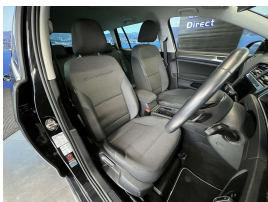

Wholesale Cars Direct

2019 Volkswagen Golf Facelift - Late Model Low Kms. \$23,990

Stock ID 17206

Engine 1200 cc

Body Station Wagon

Odometer 31,500 km

Interior 0

Transmission Automatic

Welcome to Wholesale Cars Direct.
WCD is quality, WCD is service, it is who we are.

A beautiful example of a low Km Volkswagen estate Comes with upgraded stereo to NZ spec, NZ Navigation, Forward collision warning, Lane assist, Apple CarPlay, Android Auto, Paddle shift tiptronic, Proximity key - Push button start, 7 airbags, 16" factory alloys, Radar cruise control, Electronic stability program, Dual side climate air conditioning, Isofix car seat anchor points, Auto headlights, Reverse camera, Bluetooth Handsfree music streaming.