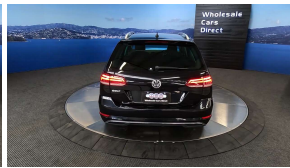

Wholesale Cars Direct

2019 Volkswagen Golf Facelift - Late Model Low Kms. \$23,990

Stock ID 17206

Engine 1200 cc

Body Station Wagon

Odometer 31,500 km

Interior 0

Transmission Automatic

Welcome to Wholesale Cars Direct.
WCD is quality, WCD is service, it is who we are.

A beautiful example of a low Km Volkswagen estate Comes with upgraded stereo to NZ spec, NZ Navigation, Forward collision warning, Lane assist, Apple CarPlay, Android Auto, Paddle shift tiptronic, Proximity key - Push button start, 7 airbags, 16" factory alloys, Radar cruise control, Electronic stability program, Dual side climate air conditioning, Isofix car seat anchor points, Auto headlights, Reverse camera, Bluetooth Handsfree music streaming.