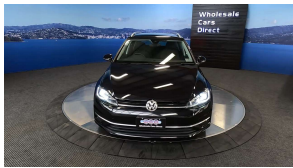

Wholesale Cars Direct

2019 Volkswagen Golf Facelift - Late Model Low Kms. \$23,990

Stock ID 17206

Engine 1200 cc

Body Station Wagon

Odometer 31,500 km

Interior 0

Transmission Automatic

Welcome to Wholesale Cars Direct.
WCD is quality, WCD is service, it is who we are.

A beautiful example of a low Km Volkswagen estate Comes with upgraded stereo to NZ spec, NZ Navigation, Forward collision warning, Lane assist, Apple CarPlay, Android Auto, Paddle shift tiptronic, Proximity key - Push button start, 7 airbags, 16" factory alloys, Radar cruise control, Electronic stability program, Dual side climate air conditioning, Isofix car seat anchor points, Auto headlights, Reverse camera, Bluetooth Handsfree music streaming.