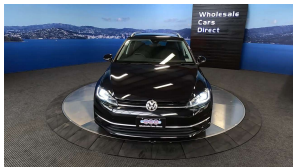

Wholesale Cars Direct

2019 Volkswagen Golf Facelift - Late Model Low Kms. \$22,990

Stock ID 17206

Engine 1200 cc

Body Station Wagon

Odometer 31,500 km

Interior 0

Transmission Automatic

Welcome to Wholesale Cars Direct.
WCD is quality, WCD is service, it is who we are.

A beautiful example of a low Km Volkswagen estate Comes with upgraded stereo to NZ spec, NZ Navigation, Forward collision warning, Lane assist, Apple CarPlay, Android Auto, Paddle shift tiptronic, Proximity key - Push button start, 7 airbags, 16" factory alloys, Radar cruise control, Electronic stability program, Dual side climate air conditioning, Isofix car seat anchor points, Auto headlights, Reverse camera, Bluetooth Handsfree music streaming.