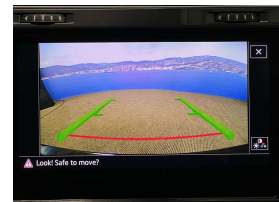

2019 Volkswagen Golf Facelift - Late Model Low Kms. $22,990

Stock ID 17206

Engine 1200 cc

Body Station Wagon

Odometer 31,500 km

Interior 0

Transmission Automatic

Welcome to Wholesale Cars Direct.
WCD is quality, WCD is service, it is who we are.

A beautiful example of a low Km Volkswagen estate Comes with upgraded stereo to NZ spec, NZ Navigation, Forward collision warning, Lane assist, Apple CarPlay, Android Auto, Paddle shift tiptronic, Proximity key - Push button start, 7 airbags, 16" factory alloys, Radar cruise control, Electronic stability program, Dual side climate air conditioning, Isofix car seat anchor points, Auto headlights, Reverse camera, Bluetooth Handsfree music streaming.