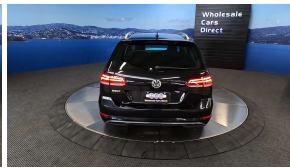

Wholesale Cars Direct

2019 Volkswagen Golf Facelift - Late Model Low Kms. \$22,990

Stock ID 17206

Engine 1200 cc

Body Station Wagon

Odometer 31,500 km

Interior 0

Transmission Automatic

Welcome to Wholesale Cars Direct.
WCD is quality, WCD is service, it is who we are.

A beautiful example of a low Km Volkswagen estate Comes with upgraded stereo to NZ spec, NZ Navigation, Forward collision warning, Lane assist, Apple CarPlay, Android Auto, Paddle shift tiptronic, Proximity key - Push button start, 7 airbags, 16" factory alloys, Radar cruise control, Electronic stability program, Dual side climate air conditioning, Isofix car seat anchor points, Auto headlights, Reverse camera, Bluetooth Handsfree music streaming.