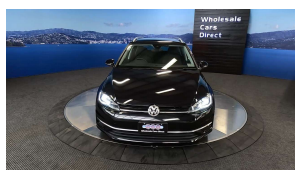

Wholesale Cars Direct

2019 Volkswagen Golf Facelift - Late Model Low Kms. \$23,990

Stock ID 17206

Engine 1200 cc

Body Station Wagon

Odometer 31,500 km

Interior 0

Transmission Automatic

Welcome to Wholesale Cars Direct.
WCD is quality, WCD is service, it is who we are.

A beautiful example of a low Km Volkswagen estate Comes with upgraded stereo to NZ spec, NZ Navigation, Forward collision warning, Lane assist, Apple CarPlay, Android Auto, Paddle shift tiptronic, Proximity key - Push button start, 7 airbags, 16" factory alloys, Radar cruise control, Electronic stability program, Dual side climate air conditioning, Isofix car seat anchor points, Auto headlights, Reverse camera, Bluetooth Handsfree music streaming.