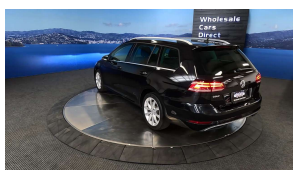

Wholesale Cars Direct

2019 Volkswagen Golf Facelift - Late Model Low Kms. \$23,990

Stock ID 17206

Engine 1200 cc

Body Station Wagon

Odometer 31,500 km

Interior 0

Transmission Automatic

Welcome to Wholesale Cars Direct.
WCD is quality, WCD is service, it is who we are.

A beautiful example of a low Km Volkswagen estate Comes with upgraded stereo to NZ spec, NZ Navigation, Forward collision warning, Lane assist, Apple CarPlay, Android Auto, Paddle shift tiptronic, Proximity key - Push button start, 7 airbags, 16" factory alloys, Radar cruise control, Electronic stability program, Dual side climate air conditioning, Isofix car seat anchor points, Auto headlights, Reverse camera, Bluetooth Handsfree music streaming.