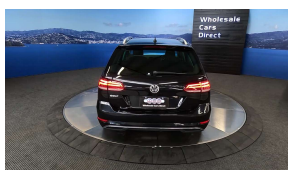

Wholesale Cars Direct

2019 Volkswagen Golf Facelift - Late Model Low Kms. \$23,990

Stock ID 17206

Engine 1200 cc

Body Station Wagon

Odometer 31,500 km

Interior 0

Transmission Automatic

Welcome to Wholesale Cars Direct.
WCD is quality, WCD is service, it is who we are.

A beautiful example of a low Km Volkswagen estate Comes with upgraded stereo to NZ spec, NZ Navigation, Forward collision warning, Lane assist, Apple CarPlay, Android Auto, Paddle shift tiptronic, Proximity key - Push button start, 7 airbags, 16" factory alloys, Radar cruise control, Electronic stability program, Dual side climate air conditioning, Isofix car seat anchor points, Auto headlights, Reverse camera, Bluetooth Handsfree music streaming.