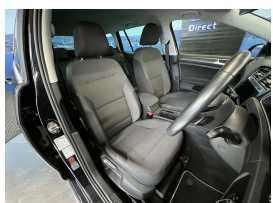

Wholesale Cars Direct

2019 Volkswagen Golf Facelift - Late Model Low Kms. \$23,990

Stock ID 17206

Engine 1200 cc

Body Station Wagon

Odometer 31,500 km

Interior 0

Transmission Automatic

Welcome to Wholesale Cars Direct.
WCD is quality, WCD is service, it is who we are.

A beautiful example of a low Km Volkswagen estate Comes with upgraded stereo to NZ spec, NZ Navigation, Forward collision warning, Lane assist, Apple CarPlay, Android Auto, Paddle shift tiptronic, Proximity key - Push button start, 7 airbags, 16" factory alloys, Radar cruise control, Electronic stability program, Dual side climate air conditioning, Isofix car seat anchor points, Auto headlights, Reverse camera, Bluetooth Handsfree music streaming.