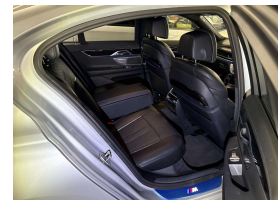

Wholesale Cars Direct

2016 BMW 750i 4.4V8 Motorsport Ex Corporate Vehicle - HUGE Spec.

Stock ID 17282
Engine 4400 cc
Body Sedan
Odometer 49,822 km
Interior Leather
Transmission Automatic

Welcome to Wholesale Cars Direct.
WCD is quality, WCD is service, it is who we are.

A exceptionally huge spec luxury BMW Motorsport. European class at its best. Was a corporate use vehicle in Japan, hence the spec and look. Pristine grade 4.5, 20" Alloys. This is due to land in Wellington on the 25th of April along with 80 more vehicles. This can be fast tracked through processing upon genuine interest.