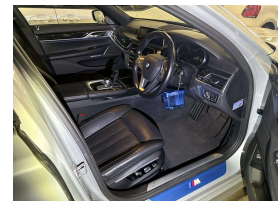

Wholesale Cars Direct

2016 BMW 750i 4.4V8 Motorsport Ex Corporate Vehicle - HUGE Spec.

Stock ID 17282
Engine 4400 cc
Body Sedan
Odometer 49,822 km
Interior Leather
Transmission Automatic

Welcome to Wholesale Cars Direct.
WCD is quality, WCD is service, it is who we are.

A exceptionally huge spec luxury BMW Motorsport. European class at its best. Was a corporate use vehicle in Japan, hence the spec and look. Pristine grade 4.5, 20" Alloys. This is due to land in Wellington on the 25th of April along with 80 more vehicles. This can be fast tracked through processing upon genuine interest.