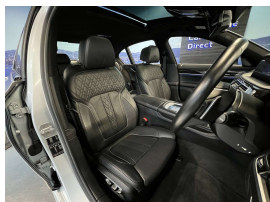

2016 BMW 750i 4.4V8 Motorsport Ex Corporate Vehicle - HUGE Spec.