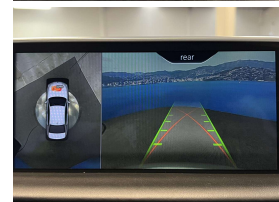

2016 BMW 750i 4.4V8 Motorsport Ex Corporate Vehicle - HUGE Spec.