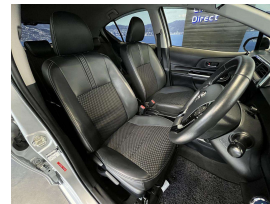

## 2018 Toyota Aqua Hybrid Crossover - Apple Car Play Android

Vehicle	Odometer	Engine	Seats	Stock ID
Details	82.100 km	1500 cc	-	15743

Quality is not a marketing act at Wholesale Cars Direct, it is who we are.

All we could do to improve this immaculate Hybrid Crossover was to install a NZ stereo with Bluetooth handsfree, music streaming, Apple CarPlay, Android auto & reverse camera. Features include partial leather, Driving fog lights, Factory 2 tone 16 inch alloy wheels, Twin SRS airbags, ABS, ISOFIX child seat anchor points, 3 Point seat belts for all seats, Climate control, Front collision warning system, Lane departure warning & Auto high beam assist. It's Hybrid drivetrain uses a 54kw 1.5 Litre petrol engine and a 45kw electric motor.