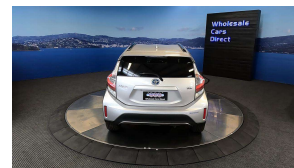

## 2018 Toyota Aqua Hybrid Crossover - Apple Car Play Android

Vehicle	Odometer	Engine	Seats	Stock ID
Details	82.100 km	1500 cc	-	15743

Quality is not a marketing act at Wholesale Cars Direct, it is who we are.

All we could do to improve this immaculate Hybrid Crossover was to install a NZ stereo with Bluetooth handsfree, music streaming, Apple CarPlay, Android auto & reverse camera. Features include partial leather, Driving fog lights, Factory 2 tone 16 inch alloy wheels, Twin SRS airbags, ABS, ISOFIX child seat anchor points, 3 Point seat belts for all seats, Climate control, Front collision warning system, Lane departure warning & Auto high beam assist. It's Hybrid drivetrain uses a 54kw 1.5 Litre petrol engine and a 45kw electric motor.