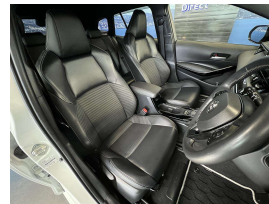

Wholesale Cars Direct

2020 Toyota Corolla Hybrid Fielder WXB - Apple Car Play

Vehicle	Odometer	Engine	Seats	Stock ID
Details	47.500 km	1800 cc	-	15674

TRADE IN's

All trade ins can be facilitated here quickly and easily