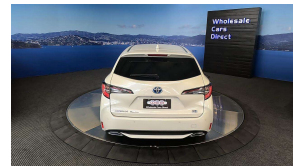

Wholesale Cars Direct

2020 Toyota Corolla Hybrid Fielder WXB - Apple Car Play

Vehicle	Odometer	Engine	Seats	Stock ID
Details	47.500 km	1800 cc	-	15674

TRADE IN's

All trade ins can be facilitated here quickly and easily