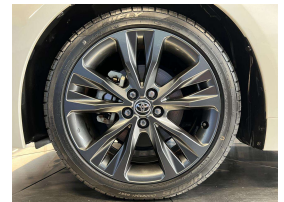

Wholesale Cars Direct

2020 Toyota Corolla Hybrid Fielder WXB - Apple Car Play

Vehicle	Odometer	Engine	Seats	Stock ID
Details	47.500 km	1800 cc	-	15674

TRADE IN's

All trade ins can be facilitated here quickly and easily