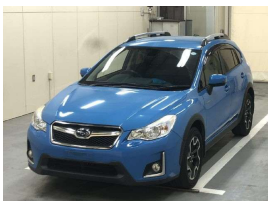

Wholesale Cars Direct

2017 Subaru XV Hybrid AWD - BIG Spec - Grade 4.5. \$19,990

Stock ID 17484

Engine 2000 cc, Hybrid

Body Hatchback

Odometer 62,893 km

Interior 0

Transmission Automatic

Welcome to Wholesale Cars Direct.
WCD is quality, WCD is service, it is who we are.

An outstanding hybrid BIG spec Subaru XV. Grade 4.5 as expected by WCD consistently bringing premium quality vehicles to NZ. This is due to arrive end of June, early July. It can be fast tracked through compliance upon arrival with genuine interest, or purchased prior subject to condition & test drive.