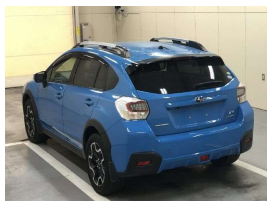

Wholesale Cars Direct

2017 Subaru XV Hybrid AWD - BIG Spec - Grade 4.5. \$19,990

Stock ID 17484

Engine 2000 cc, Hybrid

Body Hatchback

Odometer 62,893 km

Interior 0

Transmission Automatic

Welcome to Wholesale Cars Direct.
WCD is quality, WCD is service, it is who we are.

An outstanding hybrid BIG spec Subaru XV. Grade 4.5 as expected by WCD consistently bringing premium quality vehicles to NZ. This is due to arrive end of June, early July. It can be fast tracked through compliance upon arrival with genuine interest, or purchased prior subject to condition & test drive.