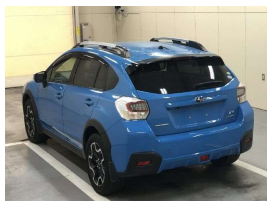

Wholesale Cars Direct

2017 Subaru XV Hybrid AWD - BIG Spec - Grade 4.5. \$19,990

Stock ID 17484

Engine 2000 cc, Hybrid

Body Hatchback

Odometer 62,893 km

Interior 0

Transmission Automatic

Welcome to Wholesale Cars Direct.
WCD is quality, WCD is service, it is who we are.

An outstanding hybrid BIG spec Subaru XV. Grade 4.5 as expected by WCD consistently bringing premium quality vehicles to NZ. This vehicle is in store. It can be processed upon genuine interest or purchased subject to condition & test drive.