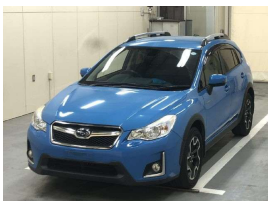

Wholesale Cars Direct

2017 Subaru XV Hybrid AWD - BIG Spec - Grade 4.5. \$19,990

Stock ID 17484

Engine 2000 cc, Hybrid

Body Hatchback

Odometer 62,893 km

Interior 0

Transmission Automatic

Welcome to Wholesale Cars Direct.
WCD is quality, WCD is service, it is who we are.

An outstanding hybrid BIG spec Subaru XV. Grade 4.5 as expected by WCD consistently bringing premium quality vehicles to NZ. This vehicle is in store. It can be processed upon genuine interest or purchased subject to condition & test drive.