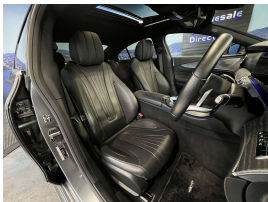

Wholesale Cars Direct

2019 Mercedes-Benz CLS 450 Mild Hybrid 4Matic AMG Sport - Hot

Stock ID	17221
Engine	3000 cc, Hybrid
Body	Sedan
Odometer	71,680 km
Interior	Leather
Transmission	Automatic

Welcome to Wholesale Cars Direct.
WCD is quality, WCD is service, it is who we are.

An exceptionally hot looking very special AWD mild hybrid AMG Mercedes CLS. HUGE Spec. Comes with dark tinted glass, 360 degree surround view camera, Reverse camera, Black fabric roof trim, Speed sensitive power steering, Blind spot assist, Active park assist, Adaptive cruise control, Distronic plus cross support (DTR-Q), Automatic lane recognition, Leather multi function steering wheel with paddle shift tiptronic, Dynamic select drive modes, Attention assist (Drowsiness protection, Automatic high beam switch (IHC) Heated - Ventilated electric front seats with memory function, Electric sunroof, Stereo upgraded to NZ spec, Bluetooth, Apple Car Play, NZ Navigation, 9 Airbags, 3 Point Seat Belts for