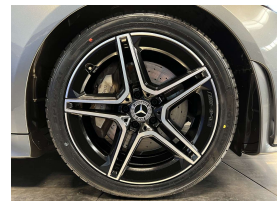

Wholesale Cars Direct

2019 Mercedes-Benz CLS 450 Mild Hybrid 4Matic AMG Sport - Hot

Stock ID	17221
Engine	3000 cc, Hybrid
Body	Sedan
Odometer	71,680 km
Interior	Leather
Transmission	Automatic

Welcome to Wholesale Cars Direct.
WCD is quality, WCD is service, it is who we are.

An exceptionally hot looking very special AWD mild hybrid AMG Mercedes CLS. HUGE Spec. Comes with dark tinted glass, 360 degree surround view camera, Reverse camera, Black fabric roof trim, Speed sensitive power steering, Blind spot assist, Active park assist, Adaptive cruise control, Distronic plus cross support (DTR-Q), Automatic lane recognition, Leather multi function steering wheel with paddle shift tiptronic, Dynamic select drive modes, Attention assist (Drowsiness protection, Automatic high beam switch (IHC) Heated - Ventilated electric front seats with memory function, Electric sunroof, Stereo upgraded to NZ spec, Bluetooth, Apple Car Play, NZ Navigation, 9 Airbags, 3 Point Seat Belts for