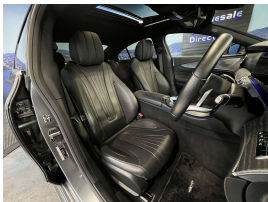

Stock ID	17221
Engine	3000 cc, Hybrid
Body	Sedan
Odometer	71,680 km
Interior	Leather
Transmission	Automatic

Welcome to Wholesale Cars Direct.
WCD is quality, WCD is service, it is who we are.

An exceptionally hot looking very special AWD mild hybrid AMG Mercedes CLS. HUGE Spec. Comes with dark tinted glass, 360 degree surround view camera, Reverse camera, Black fabric roof trim, Speed sensitive power steering, Blind spot assist, Active park assist, Adaptive cruise control, Distronic plus cross support (DTR-Q), Automatic lane recognition, Leather multi function steering wheel with paddle shift tiptronic, Dynamic select drive modes, Attention assist (Drowsiness protection, Automatic high beam switch (IHC) Heated - Ventilated electric front seats with memory function, Electric sunroof, Stereo upgraded to NZ spec, Bluetooth, Apple Car Play, NZ Navigation, 9 Airbags, 3 Point Seat Belts for