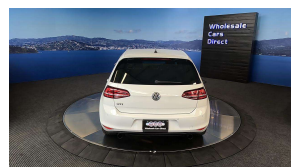

Wholesale Cars Direct

2016 VW Golf GTI - Leather - NZ Nav & Stereo Upgrade -

Vehicle	Odometer	Engine	Seats	Stock ID
Details	52.500 km	2000 cc	-	15866

TRADE IN's

All trade ins can be facilitated here quickly and easily