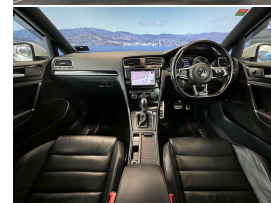

Wholesale Cars Direct

2016 VW Golf GTI - Leather - NZ Nav & Stereo Upgrade -

Vehicle	Odometer	Engine	Seats	Stock ID
Details	52.500 km	2000 cc	-	15866

TRADE IN's

All trade ins can be facilitated here quickly and easily