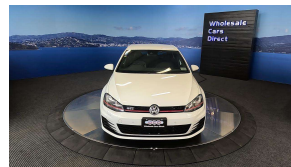

Wholesale Cars Direct

2016 VW Golf GTI - Leather - NZ Nav & Stereo Upgrade -

Vehicle	Odometer	Engine	Seats	Stock ID
Details	52.500 km	2000 cc	-	15866

TRADE IN's

All trade ins can be facilitated here quickly and easily