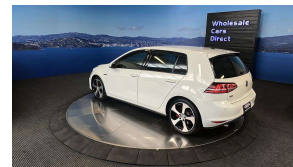

Wholesale Cars Direct

2016 VW Golf GTI - Leather - NZ Nav & Stereo Upgrade -

Vehicle	Odometer	Engine	Seats	Stock ID
Details	52.500 km	2000 cc	-	15866

TRADE IN's

All trade ins can be facilitated here quickly and easily