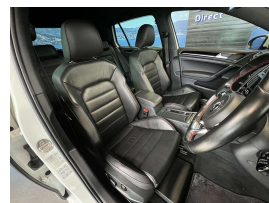

Wholesale Cars Direct

2016 VW Golf GTI - Leather - NZ Nav & Stereo Upgrade -

Vehicle	Odometer	Engine	Seats	Stock ID
Details	52.500 km	2000 cc	-	15866

TRADE IN's

All trade ins can be facilitated here quickly and easily