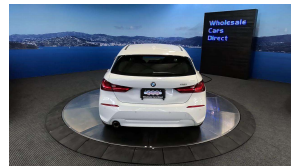

Wholesale Cars Direct

2019 BMW 118i F40 - NZ Nav - Grade 4.5. \$27,600

Vehicle	Odometer	Engine	Seats	Stock ID
Details	42.190 km	1500 cc	5	16117

TRADE IN's

All trade ins can be facilitated here quickly and easily