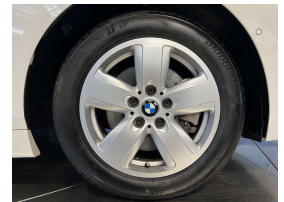

Wholesale Cars Direct

2019 BMW 118i F40 - NZ Nav - Grade 4.5. \$27,600

Vehicle	Odometer	Engine	Seats	Stock ID
Details	42.190 km	1500 cc	5	16117

TRADE IN's

All trade ins can be facilitated here quickly and easily