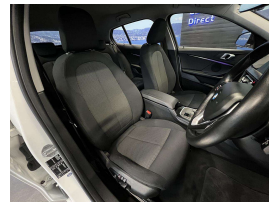

Wholesale Cars Direct

2019 BMW 118i F40 - NZ Nav - Grade 4.5. \$27,600

Vehicle	Odometer	Engine	Seats	Stock ID
Details	42.190 km	1500 cc	5	16117

TRADE IN's

All trade ins can be facilitated here quickly and easily