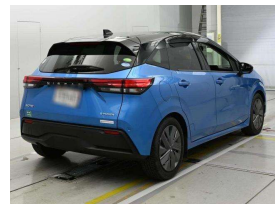

## 2021 Nissan Note Hybrid X Edition - 7,700 Klm - Grade 5 A A - Like New

**Stock ID** 17386

**Engine** 1200 cc, Hybrid

**Body** Hatchback

**Odometer** 7,739 km

**Interior** 0

**Transmission** Automatic

Welcome to Wholesale Cars Direct.  
WCD is quality, WCD is service, it is who we are.

A pristine grade 5 A A Hybrid X Edition Nissan Note. This has just arrived along with 80 other vehicles, it can be fast tracked through compliance upon genuine interest or purchased subject to condition & test drive.