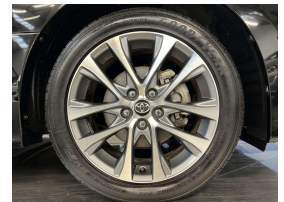

## 2016 Toyota Estima Aeris - Grade 4.5 - Apple Carplay Android

Vehicle	Odometer	Engine	Seats	Stock ID
Details	91.964 km	2400 cc	-	16056