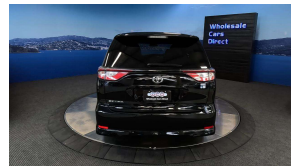

## 2016 Toyota Estima Aeris - Grade 4.5 - Apple Carplay Android

Vehicle	Odometer	Engine	Seats	Stock ID
Details	91.964 km	2400 cc	-	16056