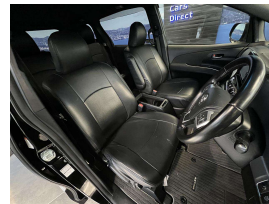

## 2016 Toyota Estima Aeris - Grade 4.5 - Apple Carplay Android

Vehicle	Odometer	Engine	Seats	Stock ID
Details	91.964 km	2400 cc	-	16056