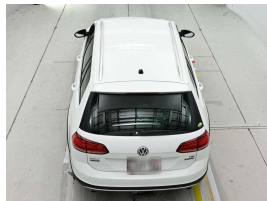

## 2017 Volkswagen Golf 4Motion Alltrack - Grade 4.5 A - Pristine.

**Stock ID** 17387

**Engine** 1800 cc

**Body** Station Wagon

**Odometer** 61,027 km

**Interior** 0

**Transmission** Automatic

Welcome to Wholesale Cars Direct.  
WCD is quality, WCD is service, it is who we are.