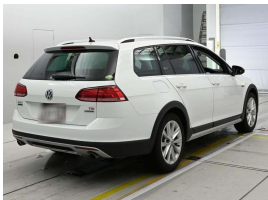

## 2017 Volkswagen Golf 4Motion Alltrack - Grade 4.5 A - Pristine.

**Stock ID** 17387

**Engine** 1800 cc

**Body** Station Wagon

**Odometer** 61,027 km

**Interior** 0

**Transmission** Automatic

Welcome to Wholesale Cars Direct.  
WCD is quality, WCD is service, it is who we are.